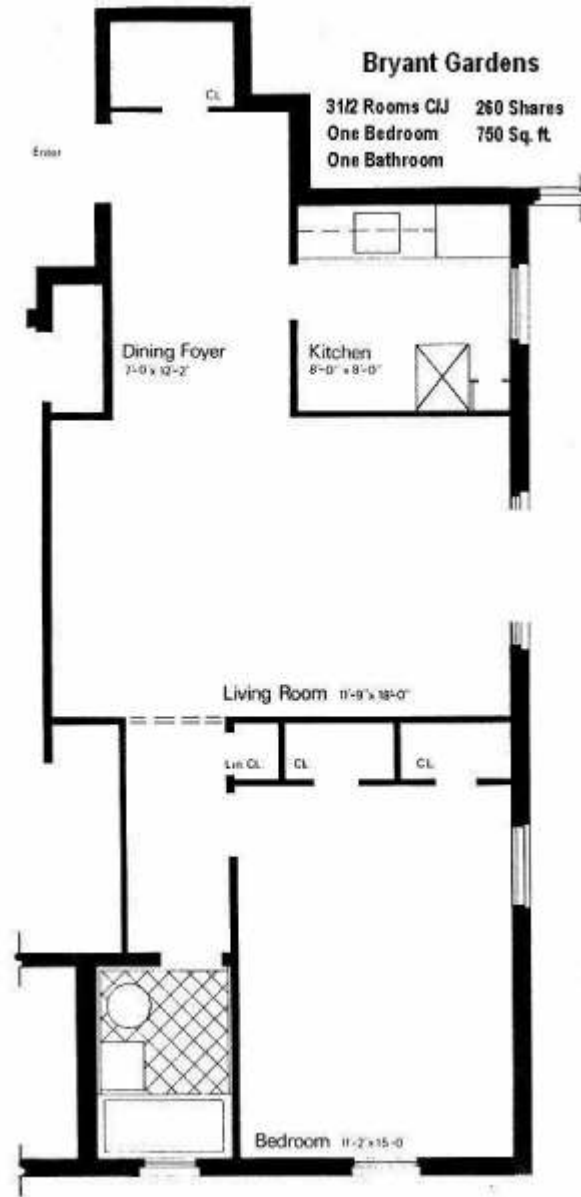

Bryant Gardens

Studio A and H 185 Shares
One Bedroom 400 Sq. ft.

Bryant Gardens

4 1/2 Room N/G 325 Shares
Two Bedrooms 900 Sq.ft.
One Bathroom

Bryant Gardens

3 1/2 Room MF 260 Shares
One Bedroom 750 Sq. ft.
One Bathroom

Bryant Gardens

4 1/2 Room D/K 335 Shares
Two Bedrooms 900 Sq. ft.
One Bathroom

Bryant Gardens

312 Rooms C/J 260 Shares
One Bedroom 750 Sq. ft.
One Bathroom

Bryant Gardens

3 1/2 Room B/I 265 Shares
One Bedroom 750 Sq. ft.
One Bathroom

Bryant Gardens

3 1/2 Room E/L 265 Shares
One Bedroom 750 Sq.ft.
One Bathroom