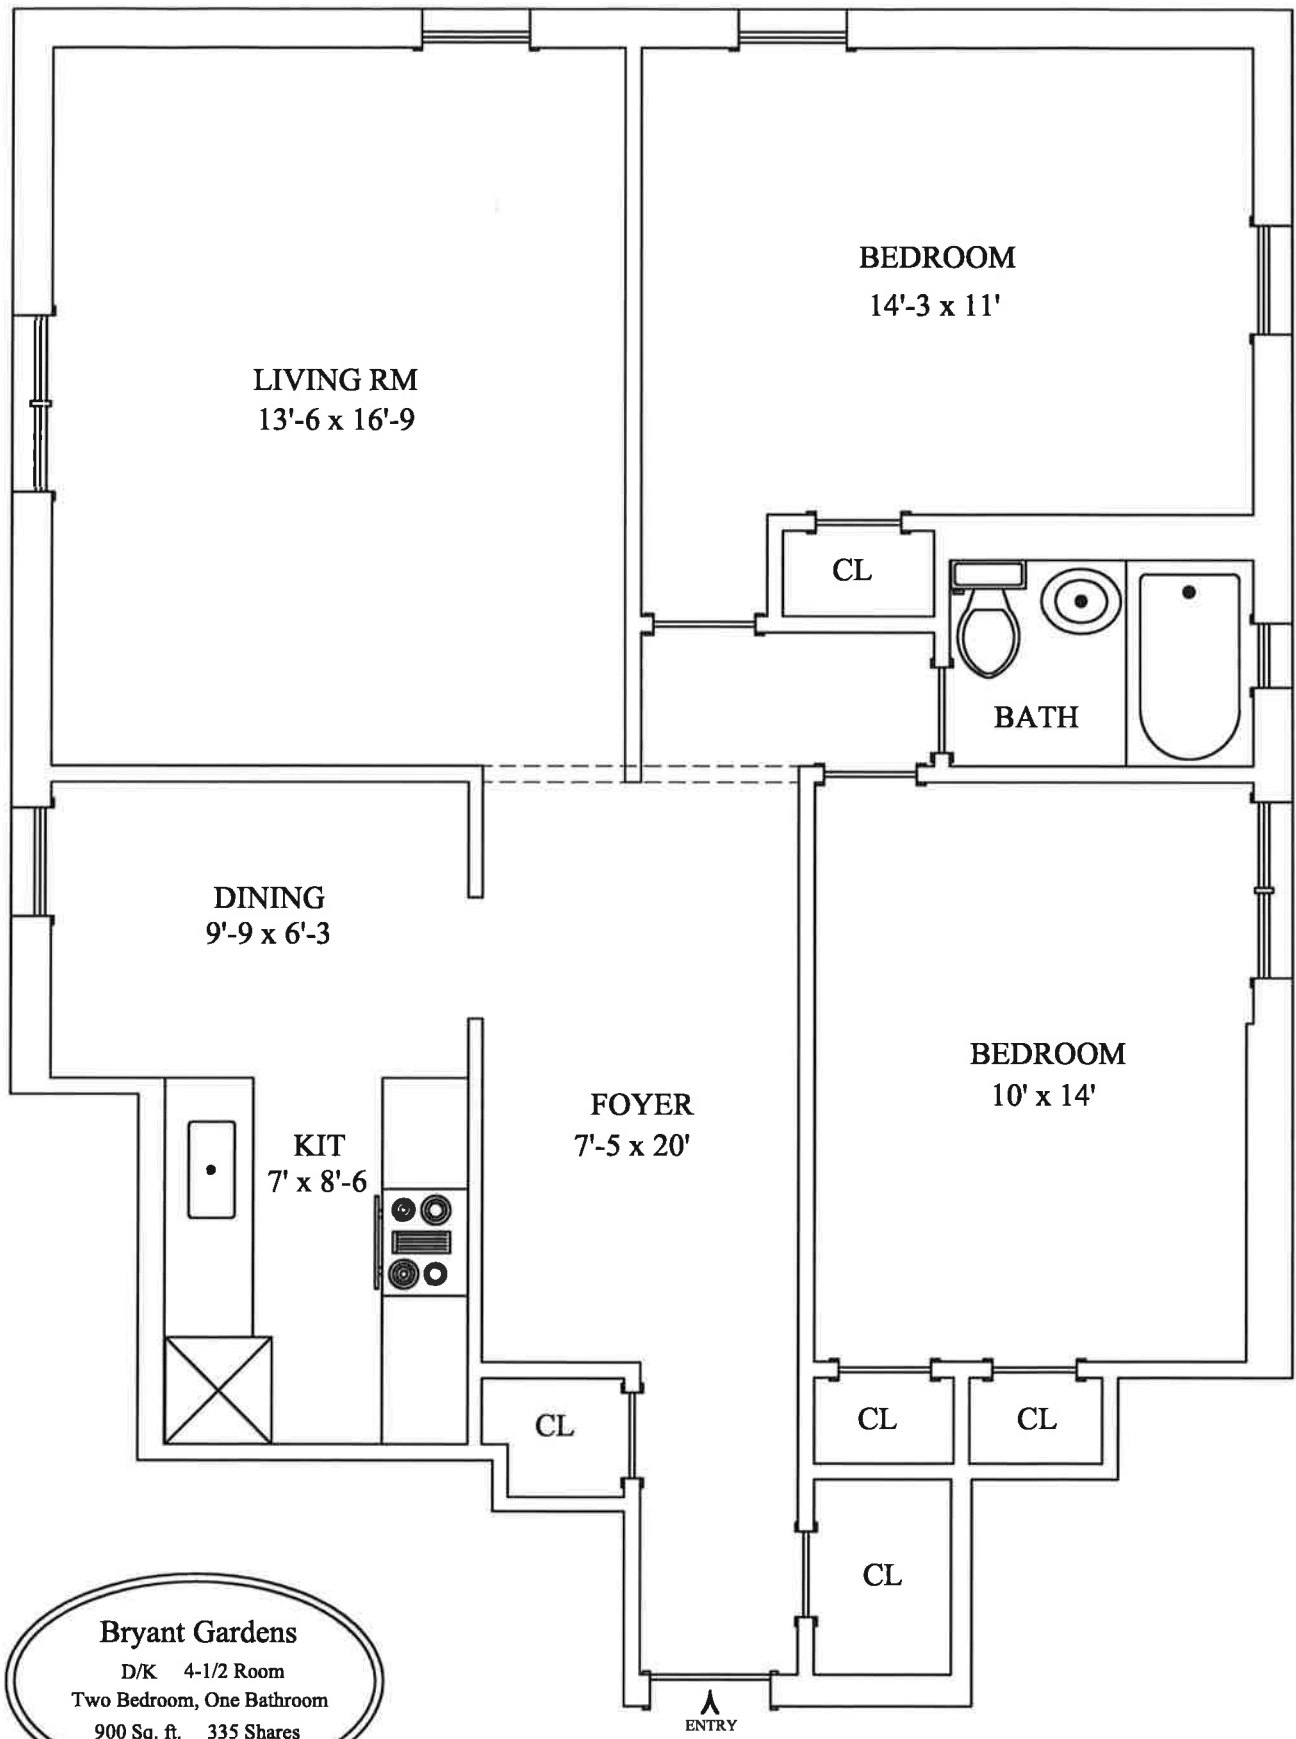

HALL

Bryant Gardens
 B/I 3-1/2 Room
 One Bedroom, One Bathroom
 750 Sq. ft. 260 Shares

Bryant Gardens
 C/J 3-1/2 Room
 One Bedroom, One Bathroom
 750 Sq. ft. 260 Shares

Bryant Gardens
F/M 3-1/2 Room
One Bedroom, One Bathroom
750 Sq. ft. 260 Shares

Bryant Gardens
E/L 3-1/2 Room
One Bedroom, One Bathroom
750 Sq. ft. 265 Shares

Bryant Gardens
G/N 4-1/2 Room
Two Bedroom, One Bathroom
900 Sq. ft. 325 Shares

Bryant Gardens
 D/K 4-1/2 Room
 Two Bedroom, One Bathroom
 900 Sq. ft. 335 Shares

HALL

Bryant Gardens
A/H
STUDIO 1st FLOOR
400 Sq. ft. 185 Shares

Bryant Gardens
A/H
STUDIO 2nd FLOOR
400 Sq. ft. 185 Shares