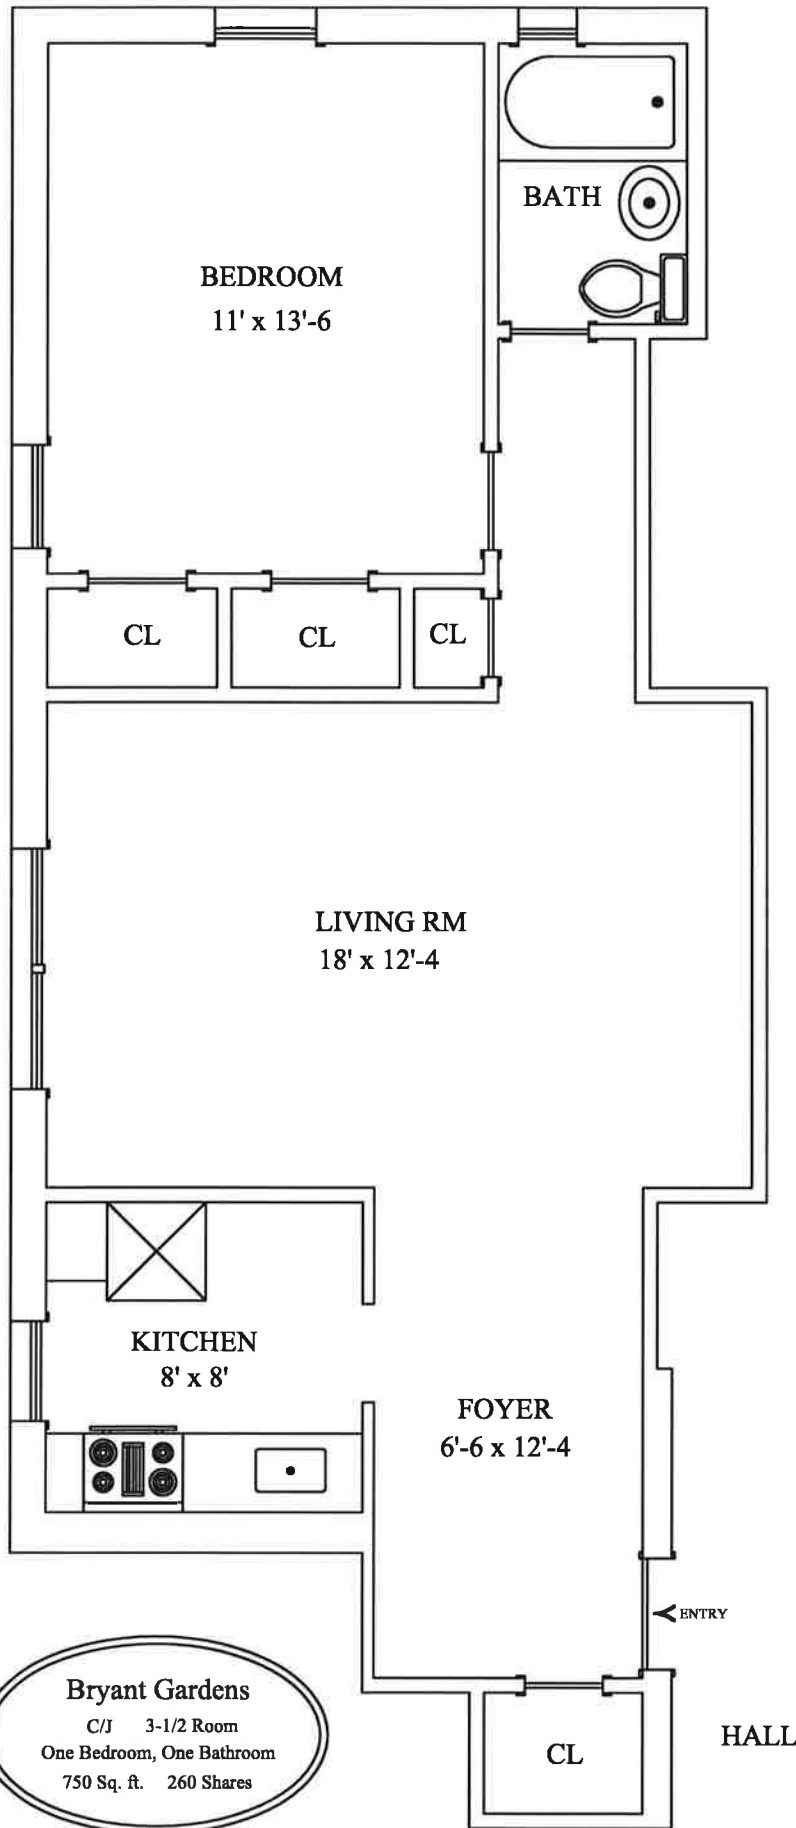

HALL

Bryant Gardens
 B/I 3-1/2 Room
 One Bedroom, One Bathroom
 750 Sq. ft. 260 Shares

Bryant Gardens
 C/J 3-1/2 Room
 One Bedroom, One Bathroom
 750 Sq. ft. 260 Shares

Bryant Gardens
F/M 3-1/2 Room
One Bedroom, One Bathroom
750 Sq. ft. 260 Shares

Bryant Gardens
E/L 3-1/2 Room
One Bedroom, One Bathroom
750 Sq. ft. 265 Shares

Bryant Gardens
G/N 4-1/2 Room
Two Bedroom, One Bathroom
900 Sq. ft. 325 Shares

Bryant Gardens
 D/K 4-1/2 Room
 Two Bedroom, One Bathroom
 900 Sq. ft. 335 Shares

HALL

Bryant Gardens
A/H
STUDIO 1st FLOOR
400 Sq. ft. 185 Shares

Bryant Gardens
A/H
STUDIO 2nd FLOOR
400 Sq. ft. 185 Shares