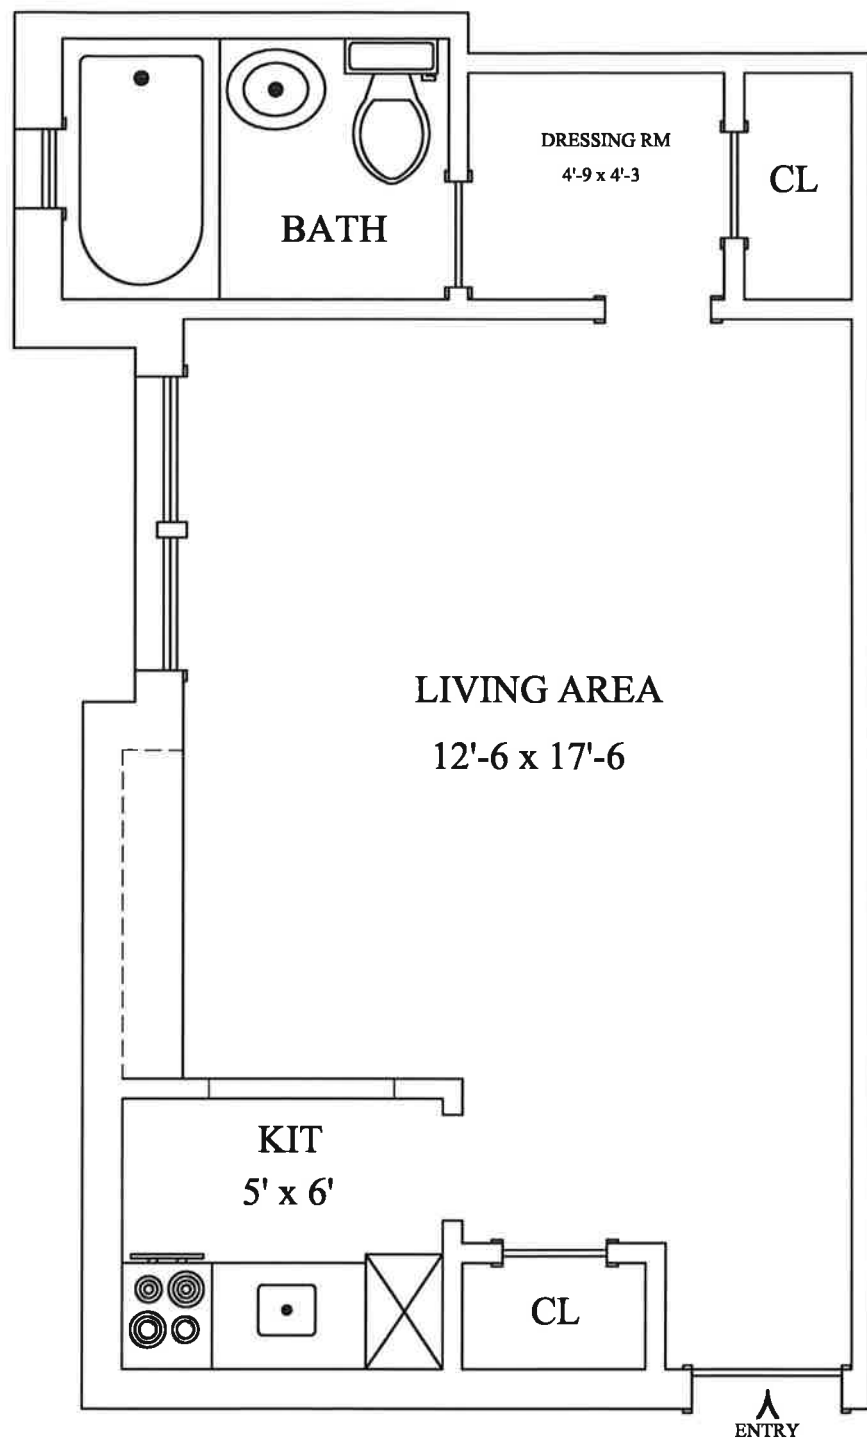

HALL

Bryant Gardens
 B/I 3-1/2 Room
 One Bedroom, One Bathroom
 750 Sq. ft. 260 Shares

Bryant Gardens
 C/J 3-1/2 Room
 One Bedroom, One Bathroom
 750 Sq. ft. 260 Shares

Bryant Gardens
F/M 3-1/2 Room
One Bedroom, One Bathroom
750 Sq. ft. 260 Shares

Bryant Gardens
E/L 3-1/2 Room
One Bedroom, One Bathroom
750 Sq. ft. 265 Shares

Bryant Gardens
G/N 4-1/2 Room
Two Bedroom, One Bathroom
900 Sq. ft. 325 Shares

Bryant Gardens
 D/K 4-1/2 Room
 Two Bedroom, One Bathroom
 900 Sq. ft. 335 Shares

HALL

Bryant Gardens
A/H
STUDIO 1st FLOOR
400 Sq. ft. 185 Shares

Bryant Gardens
A/H
STUDIO 2nd FLOOR
400 Sq. ft. 185 Shares