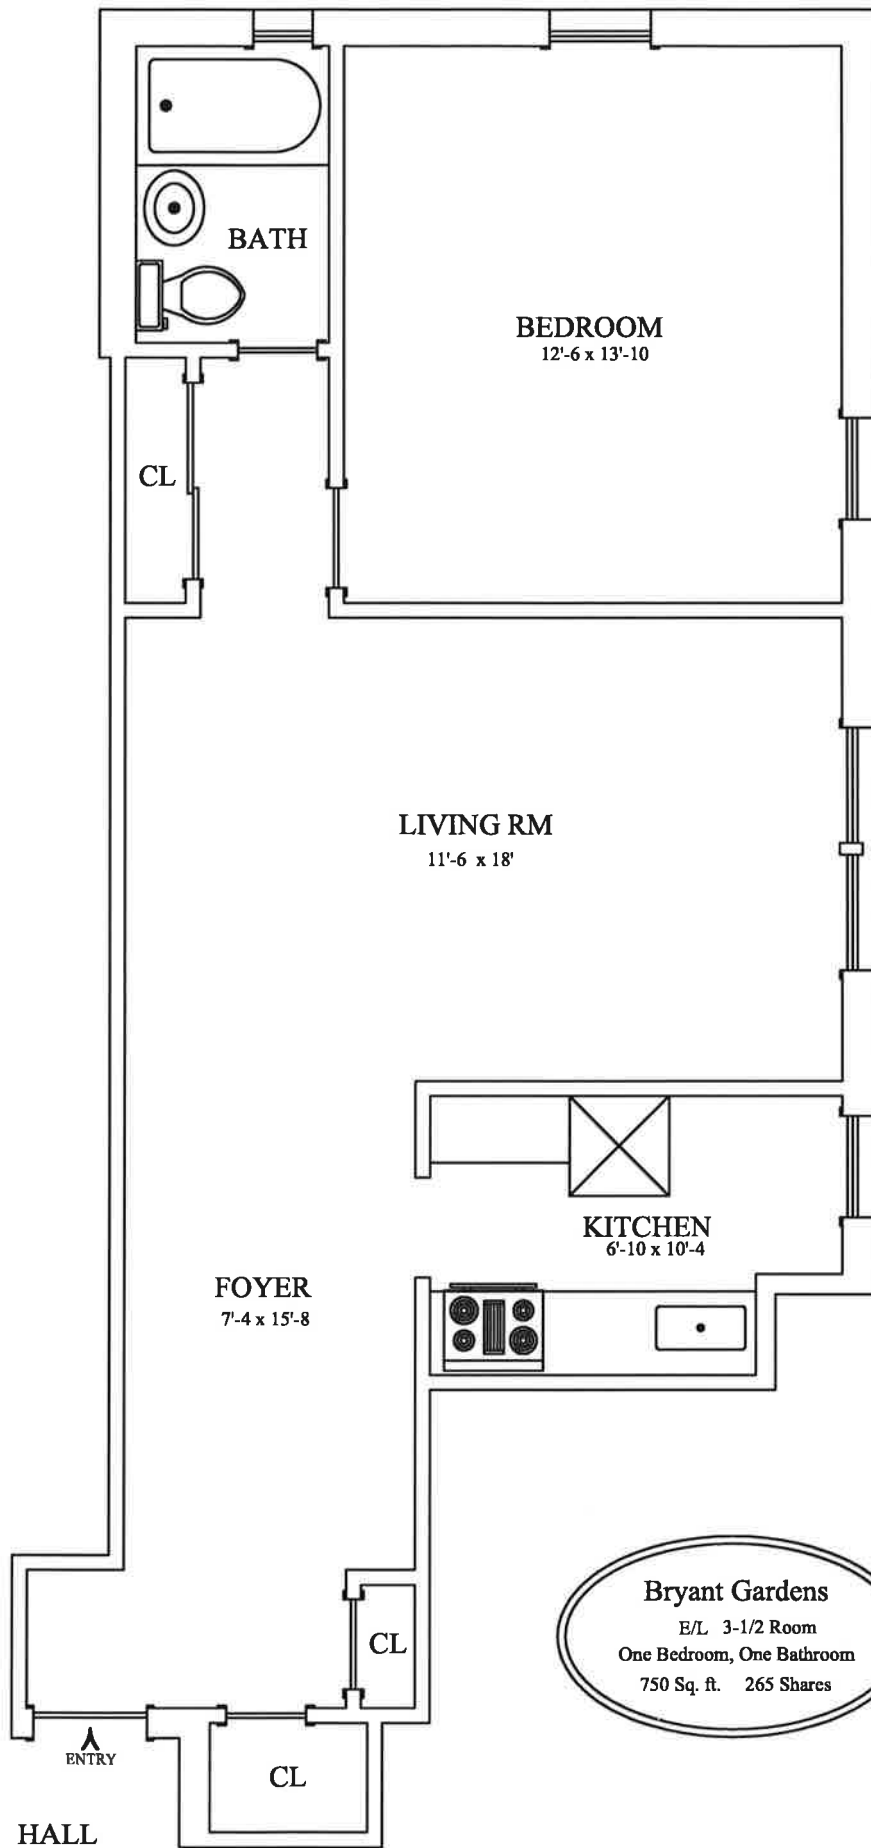

HALL

Bryant Gardens
 B/I 3-1/2 Room
 One Bedroom, One Bathroom
 750 Sq. ft. 260 Shares

Bryant Gardens
 C/J 3-1/2 Room
 One Bedroom, One Bathroom
 750 Sq. ft. 260 Shares

Bryant Gardens
F/M 3-1/2 Room
One Bedroom, One Bathroom
750 Sq. ft. 260 Shares

Bryant Gardens
E/L 3-1/2 Room
One Bedroom, One Bathroom
750 Sq. ft. 265 Shares

Bryant Gardens
G/N 4-1/2 Room
Two Bedroom, One Bathroom
900 Sq. ft. 325 Shares

Bryant Gardens
 D/K 4-1/2 Room
 Two Bedroom, One Bathroom
 900 Sq. ft. 335 Shares

HALL

Bryant Gardens
A/H
STUDIO 1st FLOOR
400 Sq. ft. 185 Shares

Bryant Gardens
A/H
STUDIO 2nd FLOOR
400 Sq. ft. 185 Shares