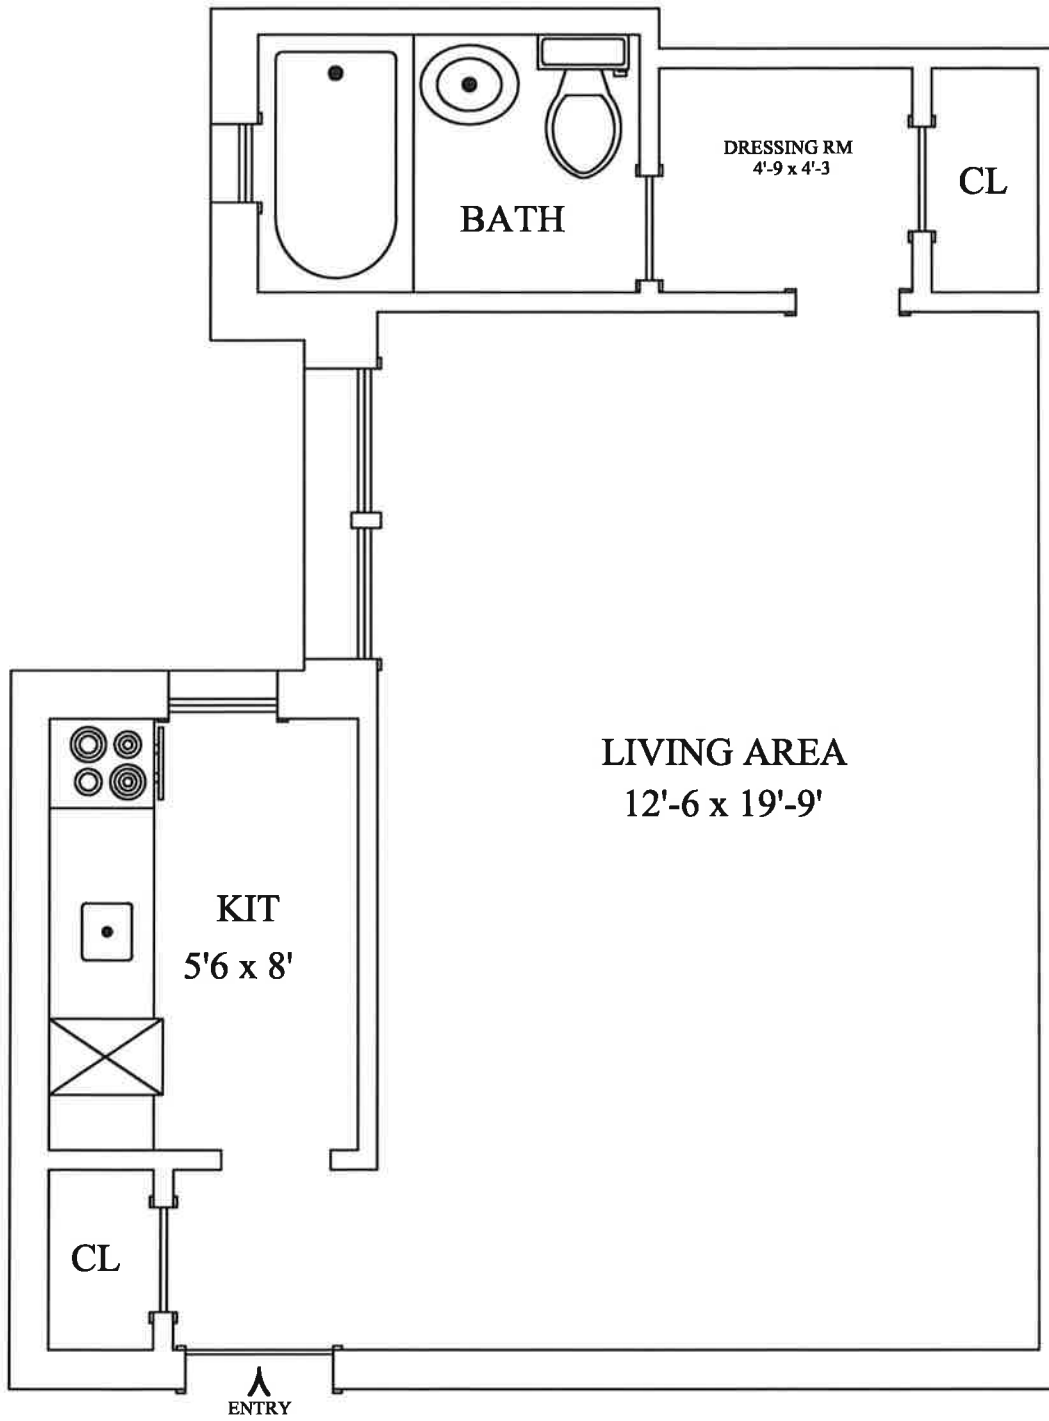

HALL

Bryant Gardens
 B/I 3-1/2 Room
 One Bedroom, One Bathroom
 750 Sq. ft. 260 Shares

Bryant Gardens
 C/J 3-1/2 Room
 One Bedroom, One Bathroom
 750 Sq. ft. 260 Shares

Bryant Gardens
F/M 3-1/2 Room
One Bedroom, One Bathroom
750 Sq. ft. 260 Shares

Bryant Gardens
E/L 3-1/2 Room
One Bedroom, One Bathroom
750 Sq. ft. 265 Shares

Bryant Gardens
G/N 4-1/2 Room
Two Bedroom, One Bathroom
900 Sq. ft. 325 Shares

Bryant Gardens
 D/K 4-1/2 Room
 Two Bedroom, One Bathroom
 900 Sq. ft. 335 Shares

HALL

Bryant Gardens
A/H
STUDIO 1st FLOOR
400 Sq. ft. 185 Shares

Bryant Gardens
A/H
STUDIO 2nd FLOOR
400 Sq. ft. 185 Shares