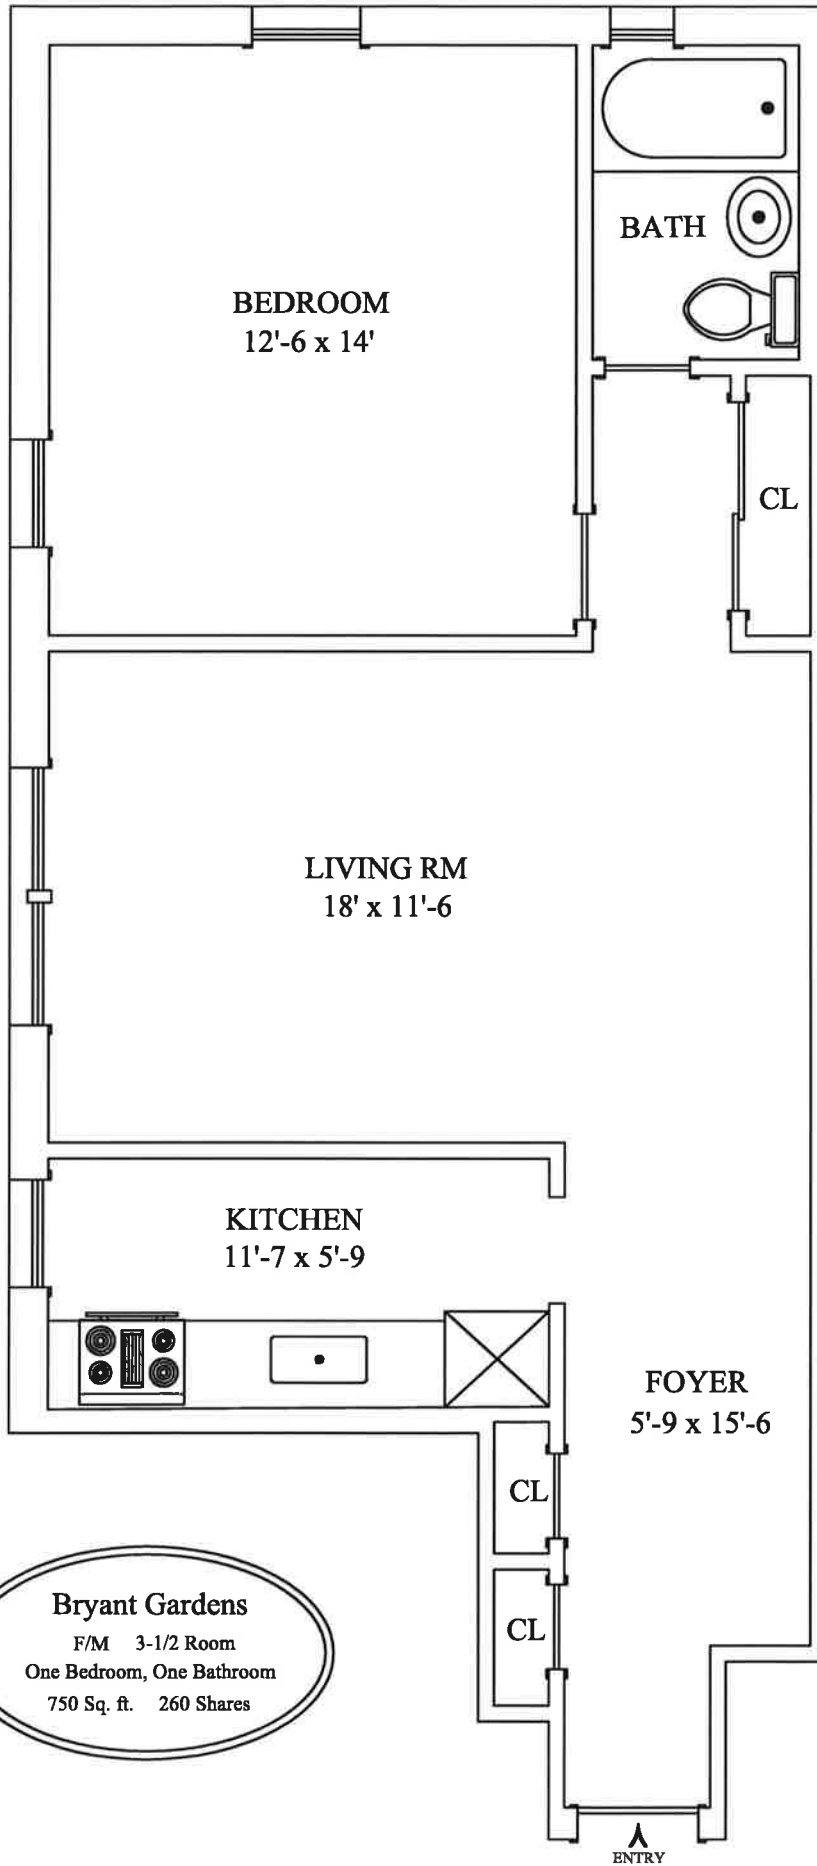

HALL

Bryant Gardens
 B/I 3-1/2 Room
 One Bedroom, One Bathroom
 750 Sq. ft. 260 Shares

Bryant Gardens
 C/J 3-1/2 Room
 One Bedroom, One Bathroom
 750 Sq. ft. 260 Shares

Bryant Gardens
F/M 3-1/2 Room
One Bedroom, One Bathroom
750 Sq. ft. 260 Shares

Bryant Gardens
E/L 3-1/2 Room
One Bedroom, One Bathroom
750 Sq. ft. 265 Shares

Bryant Gardens
G/N 4-1/2 Room
Two Bedroom, One Bathroom
900 Sq. ft. 325 Shares

Bryant Gardens
 D/K 4-1/2 Room
 Two Bedroom, One Bathroom
 900 Sq. ft. 335 Shares

HALL

Bryant Gardens
A/H
STUDIO 1st FLOOR
400 Sq. ft. 185 Shares

Bryant Gardens
A/H
STUDIO 2nd FLOOR
400 Sq. ft. 185 Shares