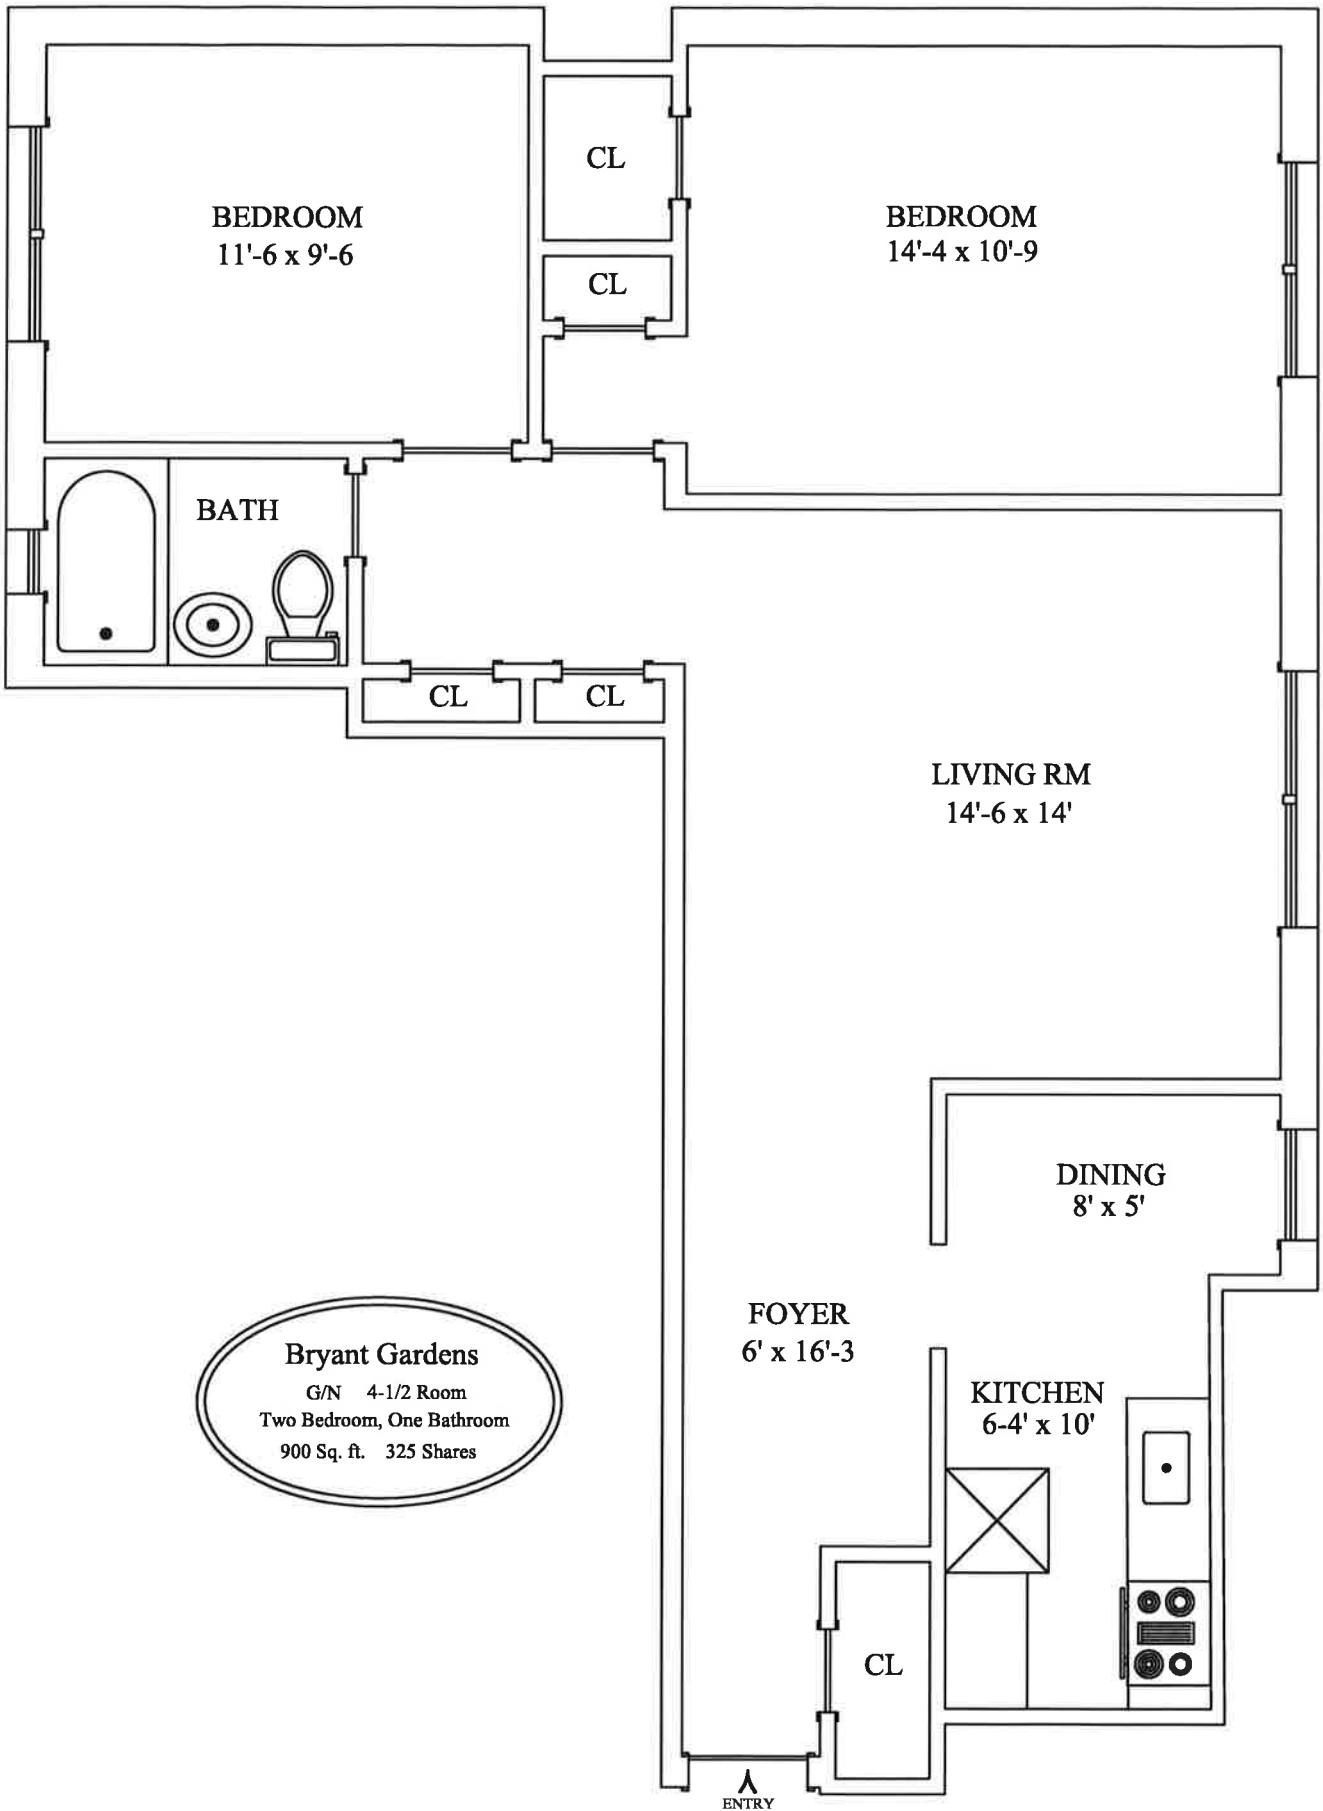

HALL

Bryant Gardens
 B/I 3-1/2 Room
 One Bedroom, One Bathroom
 750 Sq. ft. 260 Shares

Bryant Gardens
 C/J 3-1/2 Room
 One Bedroom, One Bathroom
 750 Sq. ft. 260 Shares

Bryant Gardens
F/M 3-1/2 Room
One Bedroom, One Bathroom
750 Sq. ft. 260 Shares

Bryant Gardens
E/L 3-1/2 Room
One Bedroom, One Bathroom
750 Sq. ft. 265 Shares

Bryant Gardens
G/N 4-1/2 Room
Two Bedroom, One Bathroom
900 Sq. ft. 325 Shares

Bryant Gardens
 D/K 4-1/2 Room
 Two Bedroom, One Bathroom
 900 Sq. ft. 335 Shares

HALL

Bryant Gardens
A/H
STUDIO 1st FLOOR
400 Sq. ft. 185 Shares

Bryant Gardens
A/H
STUDIO 2nd FLOOR
400 Sq. ft. 185 Shares