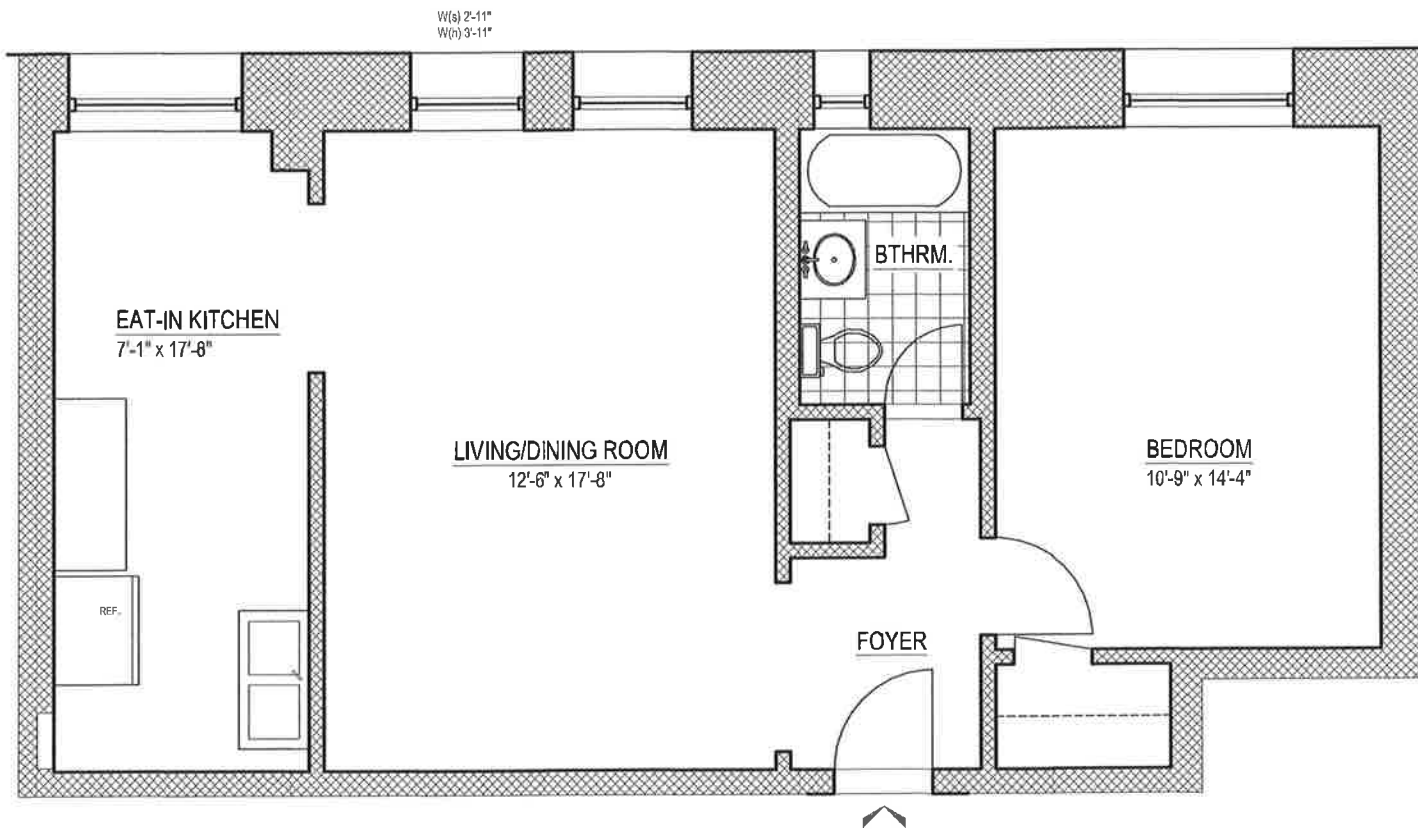

1880 Palmer Avenue
"The Brompton"
Apartment 3F
Larchmont, NY 10538

1880 Palmer Avenue
"The Brompton"
"L" Line
Larchmont, NY 10583

SIZES AND DIMENSIONS ARE APPROXIMATE, ACTUAL MAY VARY.

1880 PALMER AVENUE "THE BROMPTON"
APARTMENT 3H
LARCHMONT NY 10538
450 SQ. FT

SIZES AND DIMENSIONS ARE APPROXIMATE. ACTUAL MAY VARY

1880 PALMER AVENUE
APARTMENT 3J
LARCHMONT, NEW YORK
995 SQ. FT

1880 PALMER AVENUE "THE BROMPTON"
APARTMENT 7D
LARCHMONT NY 10538
660 SQ. FT

SIZES AND DIMENSIONS ARE APPROXIMATE, ACTUAL MAY VARY.

1880 PALMER AVENUE
 PENTHOUSE A
 LARCHMONT, NEW YORK
 1022 SQ. FT

1880 PALMER AVENUE
 APARTMENT 2E
 LARCHMONT, NEW YORK
 730 SQ. FT

Y E S T A D T
 ARCHITECTURE + DESIGN
 NO SCALE

1880 PALMER AVENUE
APARTMENT 2F
LARCHMONT, NEW YORK
663 SQ. FT