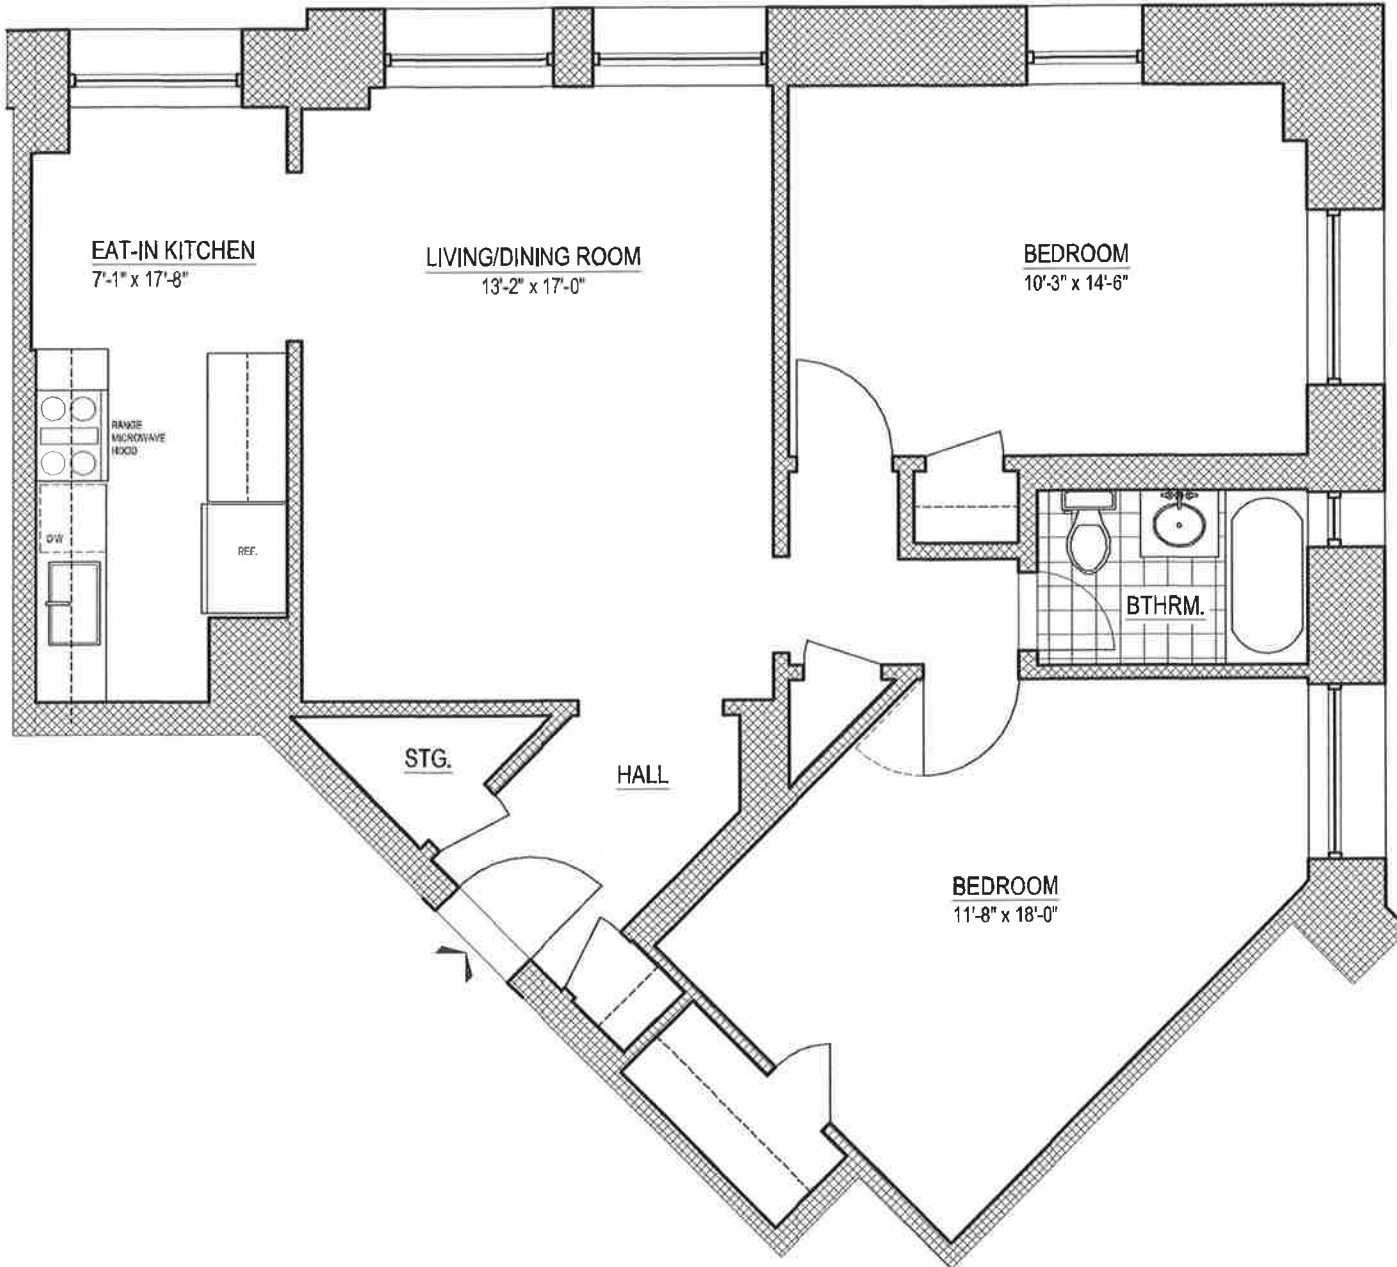

1880 Palmer Avenue
"The Brompton"
Apartment 3F
Larchmont, NY 10538

1880 Palmer Avenue
"The Brompton"
"L" Line
Larchmont, NY 10583

SIZES AND DIMENSIONS ARE APPROXIMATE, ACTUAL MAY VARY.

1880 PALMER AVENUE "THE BROMPTON"
APARTMENT 3H
LARCHMONT NY 10538
450 SQ. FT

SIZES AND DIMENSIONS ARE APPROXIMATE. ACTUAL MAY VARY

1880 PALMER AVENUE
APARTMENT 3J
LARCHMONT, NEW YORK
995 SQ. FT

1880 PALMER AVENUE "THE BROMPTON"
APARTMENT 7D
LARCHMONT NY 10538
660 SQ. FT

SIZES AND DIMENSIONS ARE APPROXIMATE, ACTUAL MAY VARY.

1880 PALMER AVENUE
 PENTHOUSE A
 LARCHMONT, NEW YORK
 1022 SQ. FT

1880 PALMER AVENUE
 APARTMENT 2E
 LARCHMONT, NEW YORK
 730 SQ. FT

Y E S T A D T
 ARCHITECTURE + DESIGN
 NO SCALE

1880 PALMER AVENUE
APARTMENT 2F
LARCHMONT, NEW YORK
663 SQ. FT