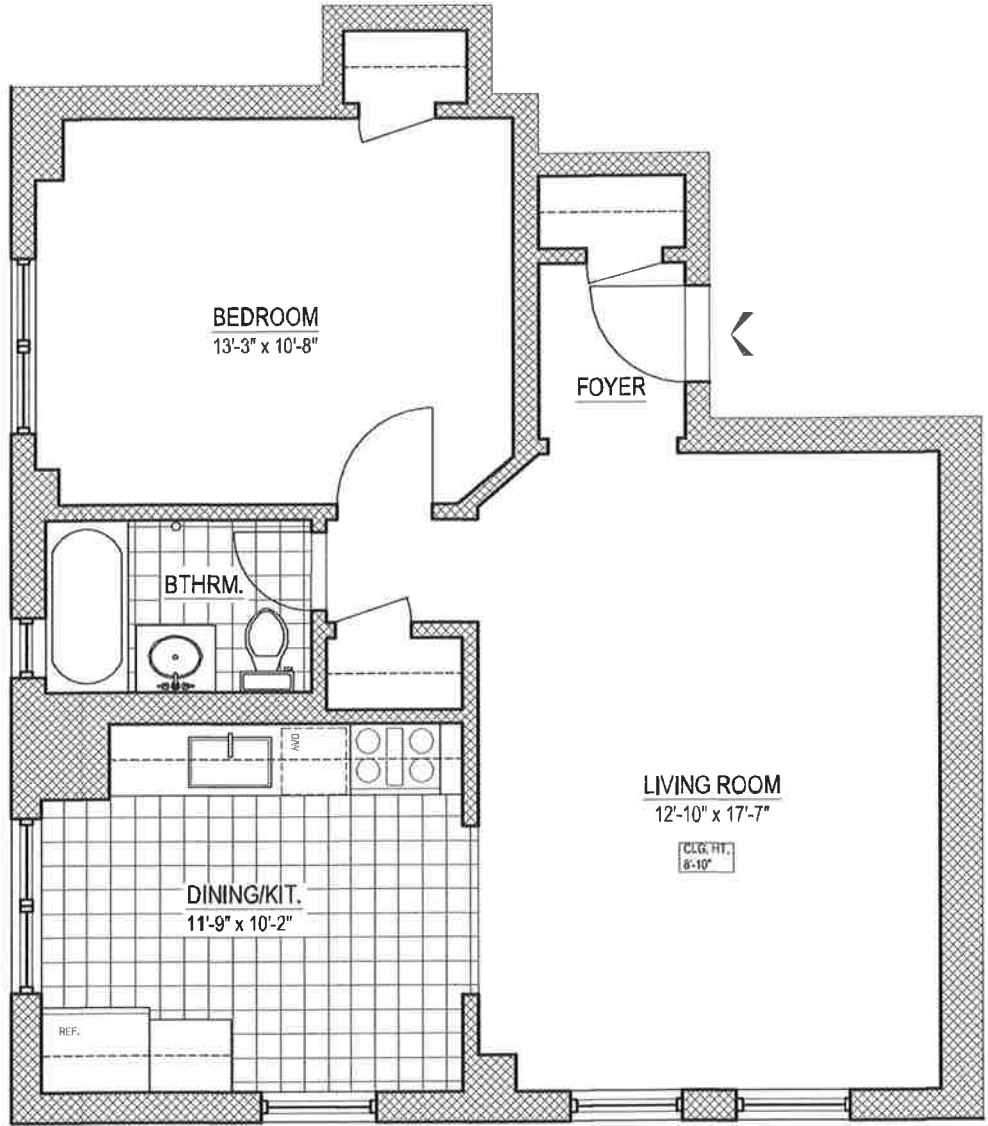

1880 Palmer Avenue
"The Brompton"
Apartment 3F
Larchmont, NY 10538

1880 Palmer Avenue
"The Brompton"
"L" Line
Larchmont, NY 10583

SIZES AND DIMENSIONS ARE APPROXIMATE, ACTUAL MAY VARY.

1880 PALMER AVENUE "THE BROMPTON"
APARTMENT 3H
LARCHMONT NY 10538
450 SQ. FT

SIZES AND DIMENSIONS ARE APPROXIMATE. ACTUAL MAY VARY

1880 PALMER AVENUE
APARTMENT 3J
LARCHMONT, NEW YORK
995 SQ. FT

1880 PALMER AVENUE "THE BROMPTON"
APARTMENT 7D
LARCHMONT NY 10538
660 SQ. FT

SIZES AND DIMENSIONS ARE APPROXIMATE, ACTUAL MAY VARY.

1880 PALMER AVENUE
 PENTHOUSE A
 LARCHMONT, NEW YORK
 1022 SQ. FT

1880 PALMER AVENUE
 APARTMENT 2E
 LARCHMONT, NEW YORK
 730 SQ. FT

Y E S T A D T
 ARCHITECTURE + DESIGN
 NO SCALE

1880 PALMER AVENUE
APARTMENT 2F
LARCHMONT, NEW YORK
663 SQ. FT