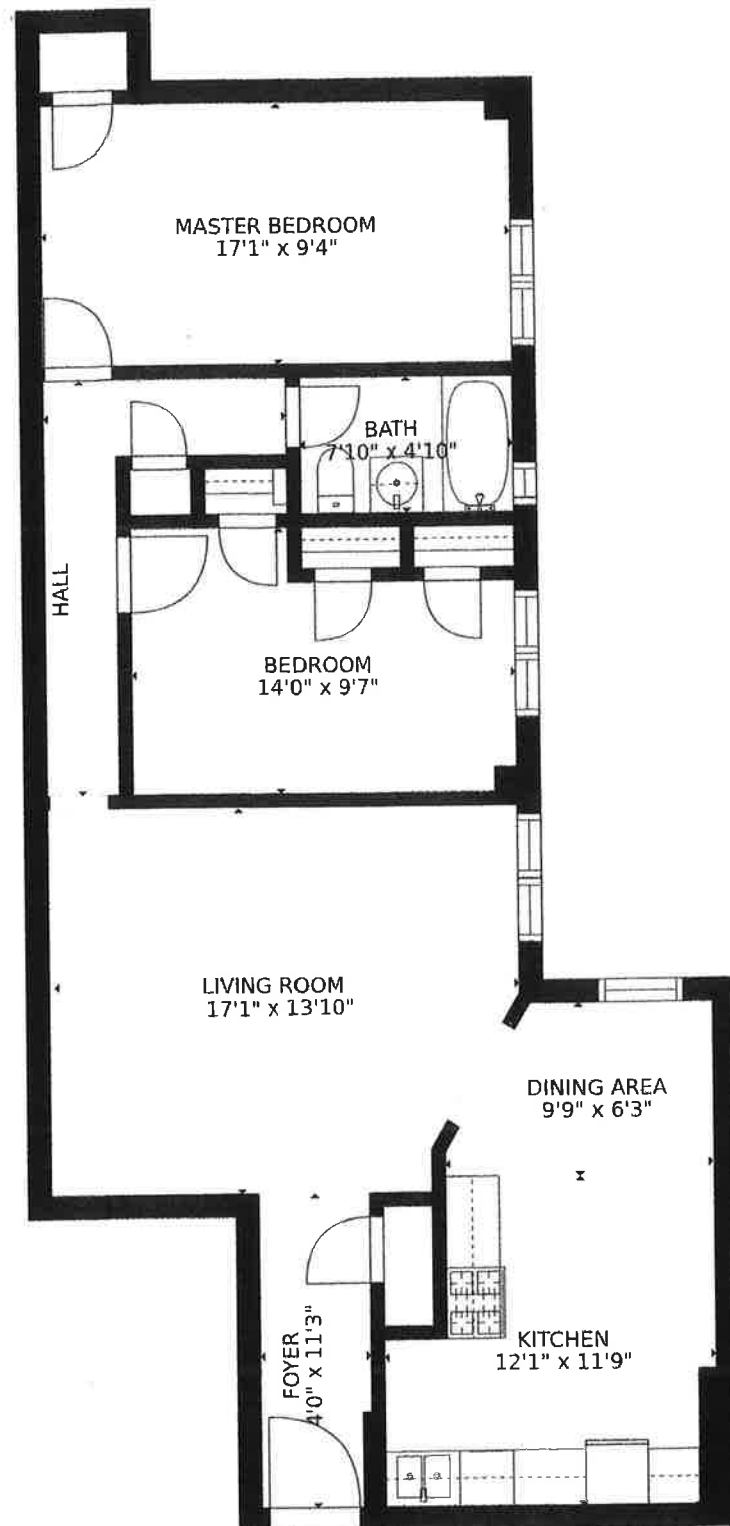

1880 Palmer Avenue
"The Brompton"
Apartment 3F
Larchmont, NY 10538

1880 Palmer Avenue
"The Brompton"
"L" Line
Larchmont, NY 10583

SIZES AND DIMENSIONS ARE APPROXIMATE, ACTUAL MAY VARY.

1880 PALMER AVENUE "THE BROMPTON"
APARTMENT 3H
LARCHMONT NY 10538
450 SQ. FT

SIZES AND DIMENSIONS ARE APPROXIMATE. ACTUAL MAY VARY

1880 PALMER AVENUE
APARTMENT 3J
LARCHMONT, NEW YORK
995 SQ. FT

1880 PALMER AVENUE "THE BROMPTON"
APARTMENT 7D
LARCHMONT NY 10538
660 SQ. FT

SIZES AND DIMENSIONS ARE APPROXIMATE, ACTUAL MAY VARY.

1880 PALMER AVENUE
 PENTHOUSE A
 LARCHMONT, NEW YORK
 1022 SQ. FT

1880 PALMER AVENUE
 APARTMENT 2E
 LARCHMONT, NEW YORK
 730 SQ. FT

Y E S T A D T
 ARCHITECTURE + DESIGN
 NO SCALE

1880 PALMER AVENUE
APARTMENT 2F
LARCHMONT, NEW YORK
663 SQ. FT