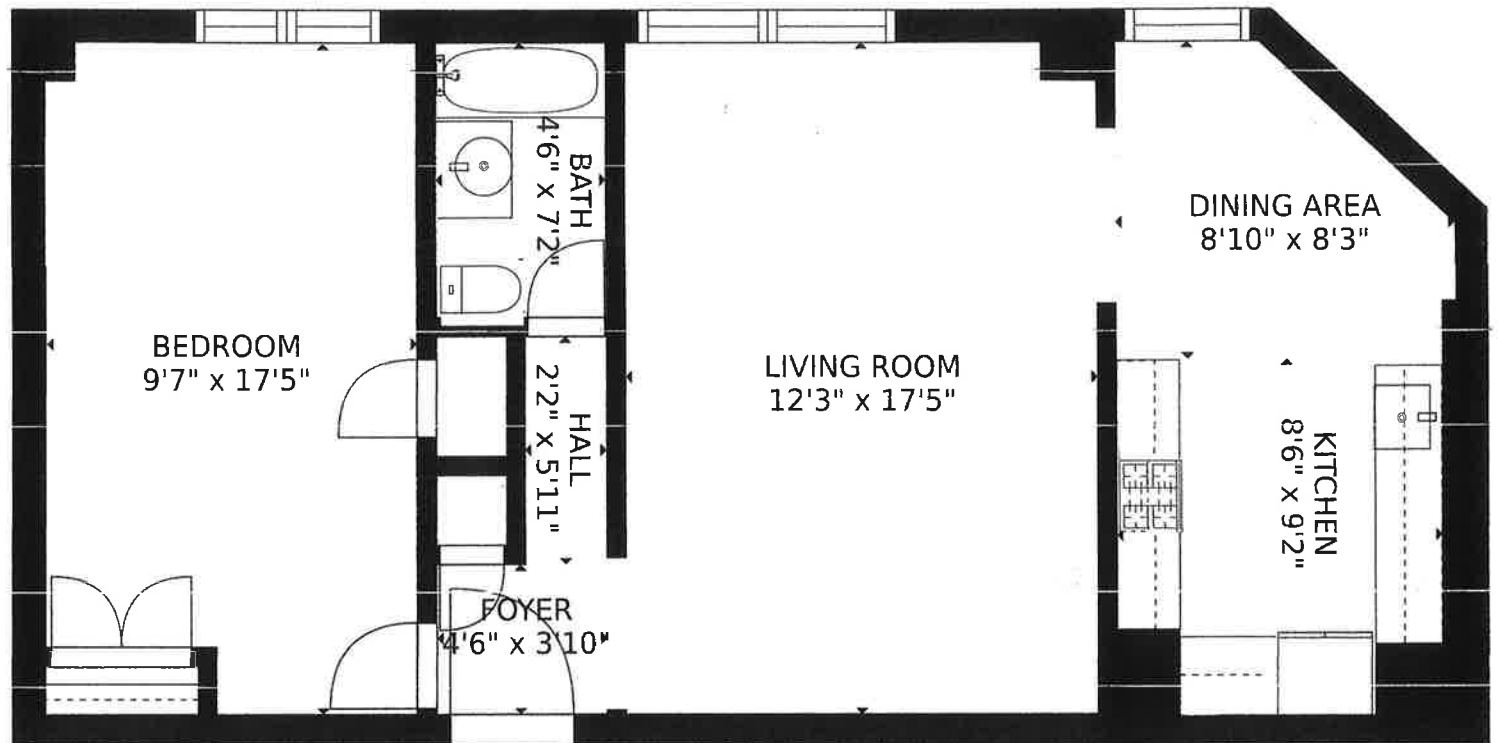

1880 Palmer Avenue
"The Brompton"
Apartment 3F
Larchmont, NY 10538

1880 Palmer Avenue
"The Brompton"
"L" Line
Larchmont, NY 10583

SIZES AND DIMENSIONS ARE APPROXIMATE, ACTUAL MAY VARY.

1880 PALMER AVENUE "THE BROMPTON"
APARTMENT 3H
LARCHMONT NY 10538
450 SQ. FT

SIZES AND DIMENSIONS ARE APPROXIMATE. ACTUAL MAY VARY

1880 PALMER AVENUE
APARTMENT 3J
LARCHMONT, NEW YORK
995 SQ. FT

1880 PALMER AVENUE "THE BROMPTON"
APARTMENT 7D
LARCHMONT NY 10538
660 SQ. FT

SIZES AND DIMENSIONS ARE APPROXIMATE, ACTUAL MAY VARY.

1880 PALMER AVENUE
 PENTHOUSE A
 LARCHMONT, NEW YORK
 1022 SQ. FT

1880 PALMER AVENUE
 APARTMENT 2E
 LARCHMONT, NEW YORK
 730 SQ. FT

Y E S T A D T
 ARCHITECTURE + DESIGN
 NO SCALE

1880 PALMER AVENUE
APARTMENT 2F
LARCHMONT, NEW YORK
663 SQ. FT