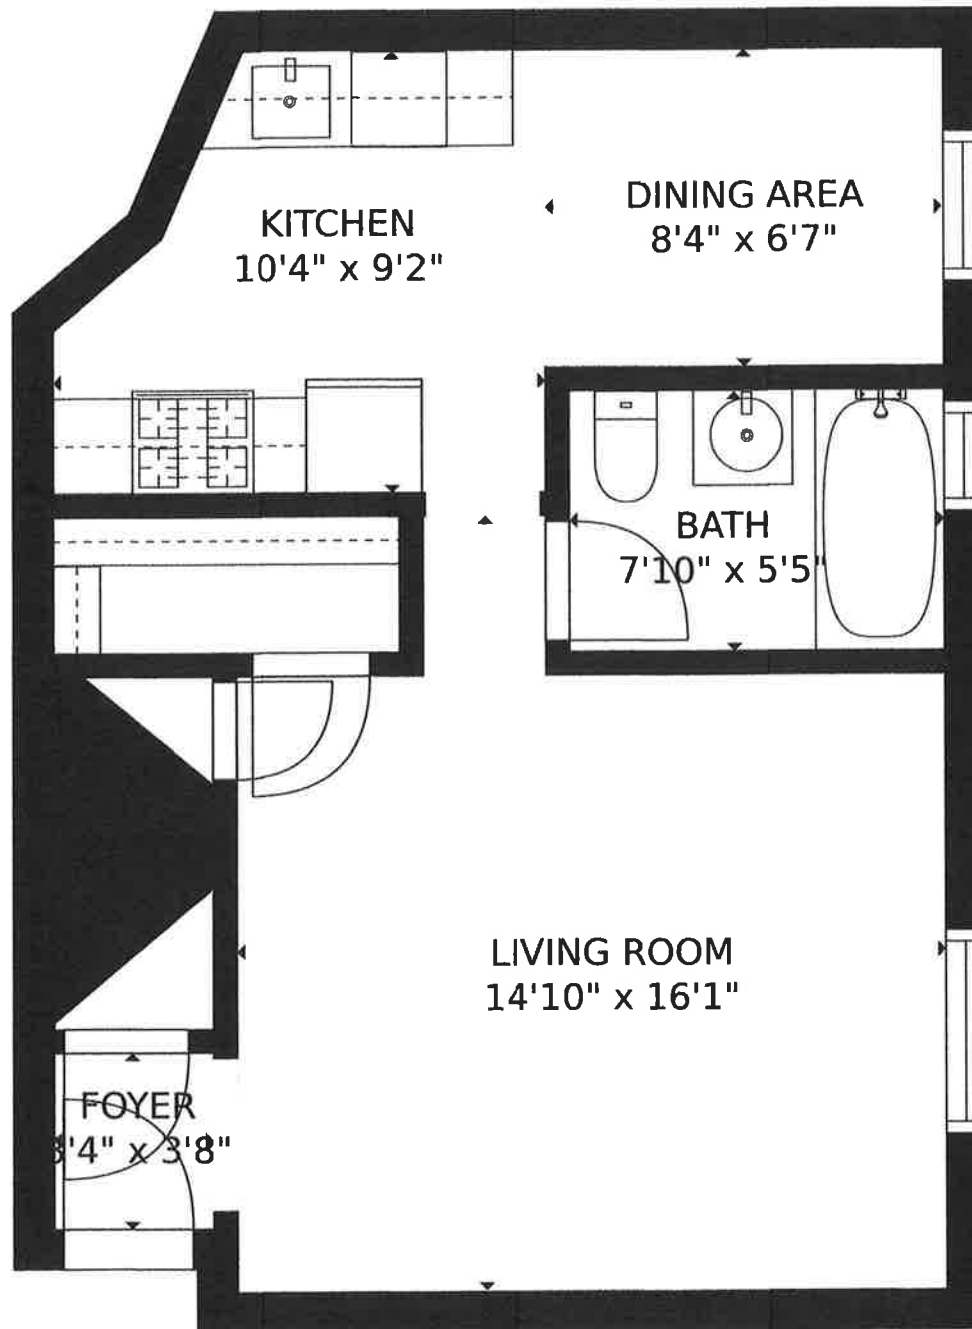

1880 Palmer Avenue
"The Brompton"
Apartment 3F
Larchmont, NY 10538

1880 Palmer Avenue
"The Brompton"
"L" Line
Larchmont, NY 10583

SIZES AND DIMENSIONS ARE APPROXIMATE, ACTUAL MAY VARY.

1880 PALMER AVENUE "THE BROMPTON"
APARTMENT 3H
LARCHMONT NY 10538
450 SQ. FT

SIZES AND DIMENSIONS ARE APPROXIMATE. ACTUAL MAY VARY

1880 PALMER AVENUE
APARTMENT 3J
LARCHMONT, NEW YORK
995 SQ. FT

1880 PALMER AVENUE "THE BROMPTON"
APARTMENT 7D
LARCHMONT NY 10538
660 SQ. FT

SIZES AND DIMENSIONS ARE APPROXIMATE, ACTUAL MAY VARY.

1880 PALMER AVENUE
 PENTHOUSE A
 LARCHMONT, NEW YORK
 1022 SQ. FT

1880 PALMER AVENUE
 APARTMENT 2E
 LARCHMONT, NEW YORK
 730 SQ. FT

Y E S T A D T
 ARCHITECTURE + DESIGN
 NO SCALE

1880 PALMER AVENUE
APARTMENT 2F
LARCHMONT, NEW YORK
663 SQ. FT