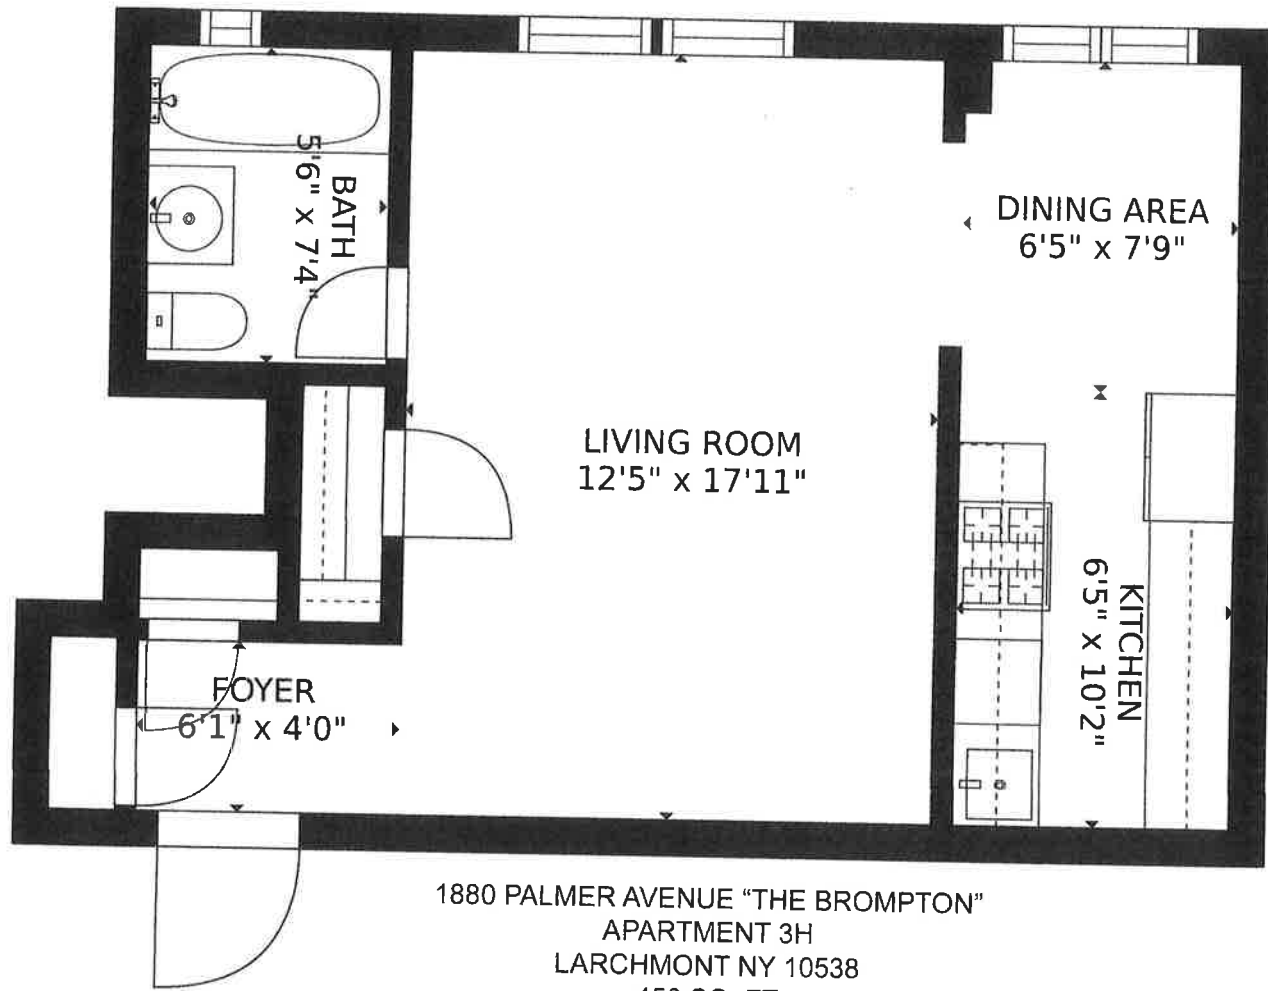

1880 Palmer Avenue
"The Brompton"
Apartment 3F
Larchmont, NY 10538

1880 Palmer Avenue
"The Brompton"
"L" Line
Larchmont, NY 10583

SIZES AND DIMENSIONS ARE APPROXIMATE, ACTUAL MAY VARY.

1880 PALMER AVENUE "THE BROMPTON"
APARTMENT 3H
LARCHMONT NY 10538
450 SQ. FT

SIZES AND DIMENSIONS ARE APPROXIMATE. ACTUAL MAY VARY

1880 PALMER AVENUE
APARTMENT 3J
LARCHMONT, NEW YORK
995 SQ. FT

1880 PALMER AVENUE "THE BROMPTON"
APARTMENT 7D
LARCHMONT NY 10538
660 SQ. FT

SIZES AND DIMENSIONS ARE APPROXIMATE, ACTUAL MAY VARY.

1880 PALMER AVENUE
 PENTHOUSE A
 LARCHMONT, NEW YORK
 1022 SQ. FT

1880 PALMER AVENUE
 APARTMENT 2E
 LARCHMONT, NEW YORK
 730 SQ. FT

Y E S T A D T
 ARCHITECTURE + DESIGN
 NO SCALE

1880 PALMER AVENUE
APARTMENT 2F
LARCHMONT, NEW YORK
663 SQ. FT