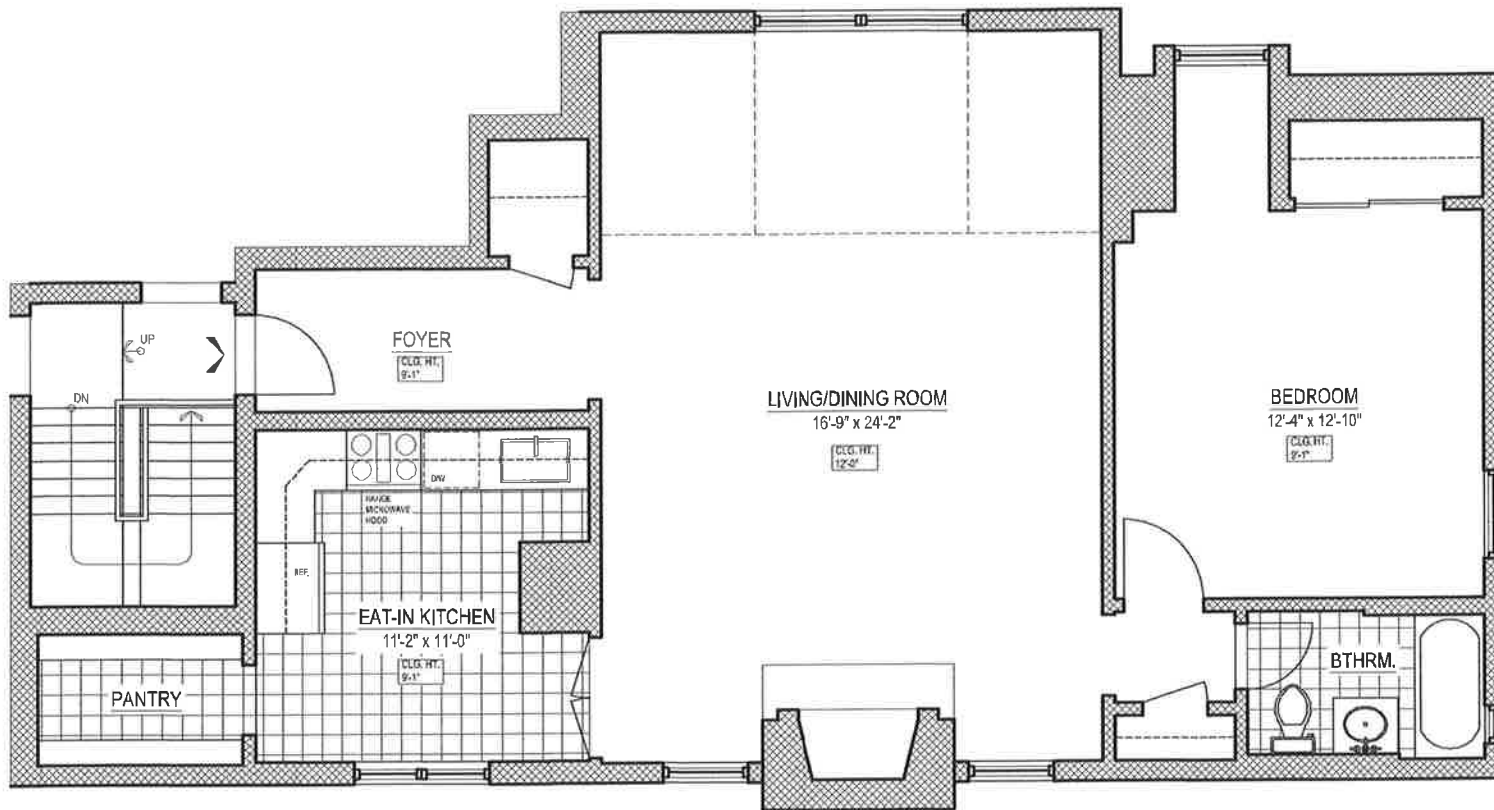

1880 Palmer Avenue
"The Brompton"
Apartment 3F
Larchmont, NY 10538

1880 Palmer Avenue
"The Brompton"
"L" Line
Larchmont, NY 10583

SIZES AND DIMENSIONS ARE APPROXIMATE, ACTUAL MAY VARY.

1880 PALMER AVENUE "THE BROMPTON"
APARTMENT 3H
LARCHMONT NY 10538
450 SQ. FT

SIZES AND DIMENSIONS ARE APPROXIMATE. ACTUAL MAY VARY

1880 PALMER AVENUE
APARTMENT 3J
LARCHMONT, NEW YORK
995 SQ. FT

1880 PALMER AVENUE "THE BROMPTON"
APARTMENT 7D
LARCHMONT NY 10538
660 SQ. FT

SIZES AND DIMENSIONS ARE APPROXIMATE, ACTUAL MAY VARY.

1880 PALMER AVENUE
 PENTHOUSE A
 LARCHMONT, NEW YORK
 1022 SQ. FT

1880 PALMER AVENUE
 APARTMENT 2E
 LARCHMONT, NEW YORK
 730 SQ. FT

Y E S T A D T
 ARCHITECTURE + DESIGN
 NO SCALE

1880 PALMER AVENUE
APARTMENT 2F
LARCHMONT, NEW YORK
663 SQ. FT