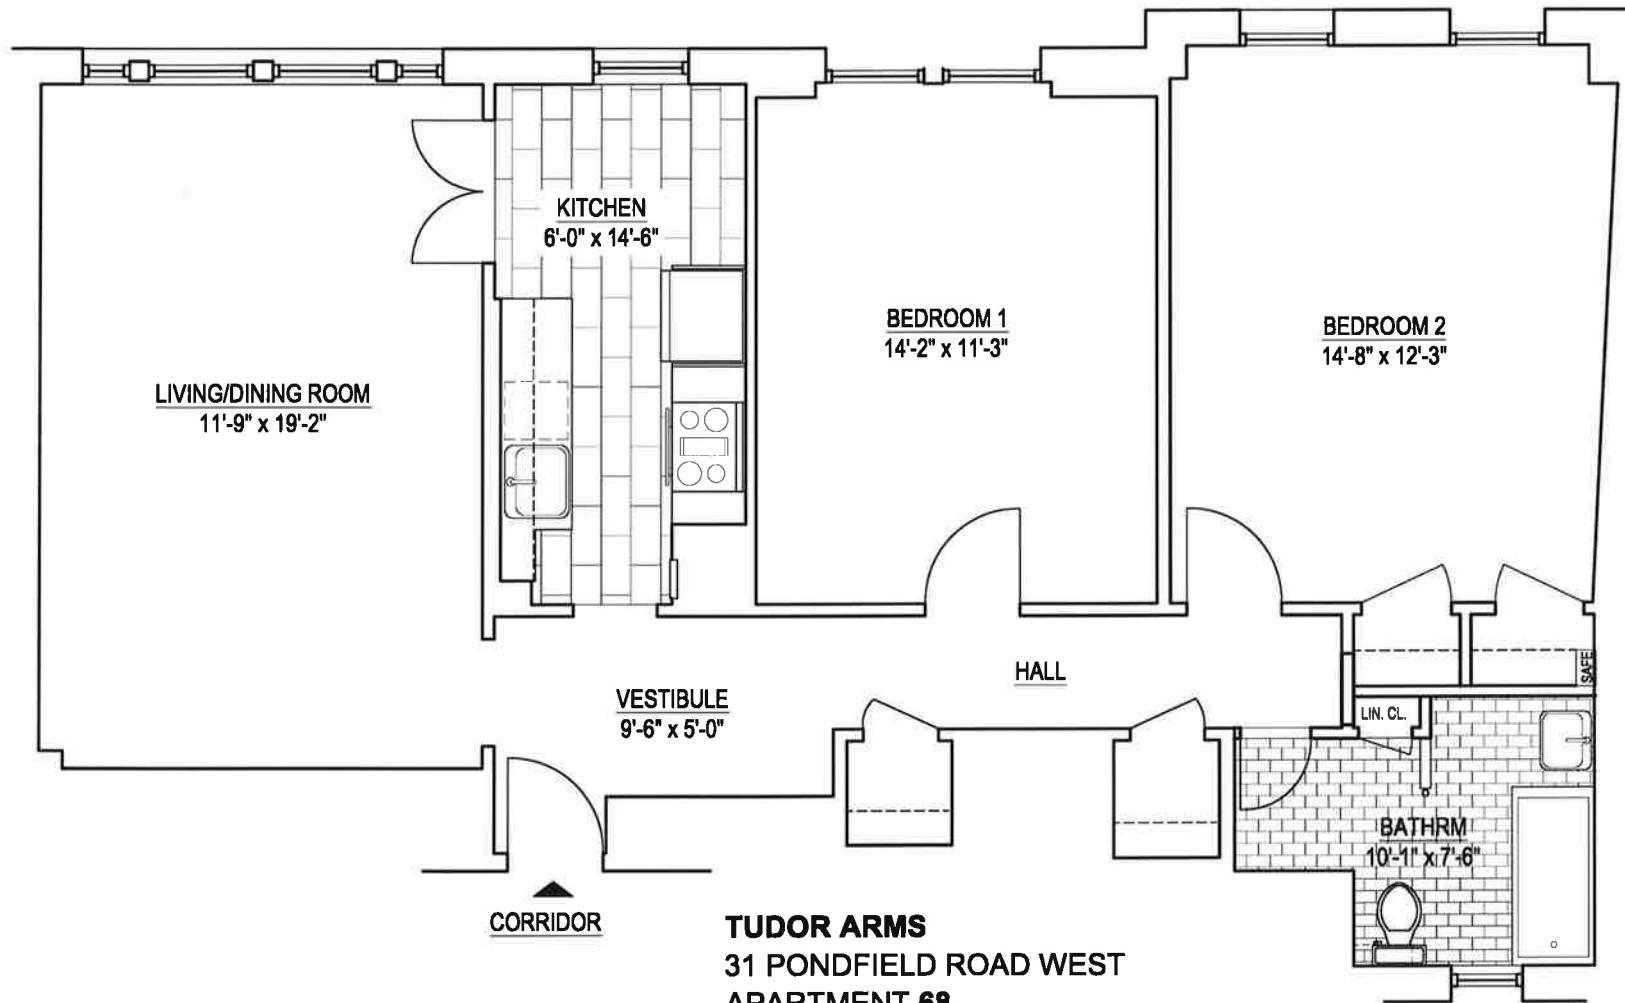

SIZES AND DIMENSIONS ARE APPROXIMATE, ACTUAL MAY VARY

CORRIDOR

TUDOR ARMS
31 PONDFIELD ROAD WEST
APARTMENT 63
BRONXVILLE, NEW YORK
718 SQ. FT

Y E S T A D T
ARCHITECTURE + DESIGN
NO SCALE

TUDOR ARMS
 31 PONDFIELD ROAD WEST
 APARTMENT 68
 RENOVATED BTHRM.)
 BRONXVILLE, NEW YORK
 994 SQ. FT

Y E S T A D T
 ARCHITECTURE + DESIGN
 NO SCALE