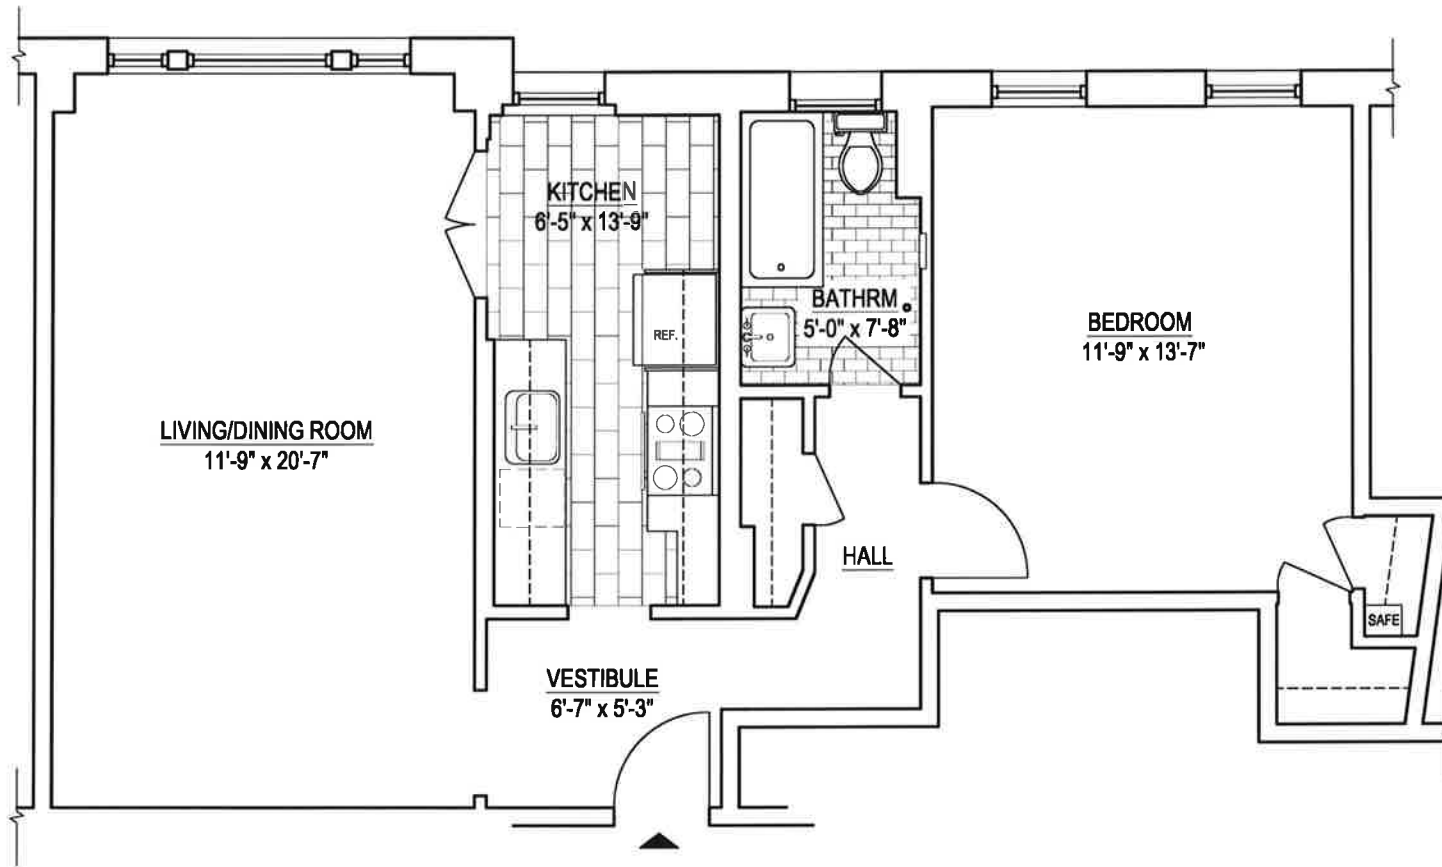

SIZES AND DIMENSIONS ARE APPROXIMATE, ACTUAL MAY VARY

CORRIDOR

TUDOR ARMS
31 PONDFIELD ROAD WEST
APARTMENT 63
BRONXVILLE, NEW YORK
718 SQ. FT

Y E S T A D T
ARCHITECTURE + DESIGN
NO SCALE

TUDOR ARMS
 31 PONDFIELD ROAD WEST
 APARTMENT 68
 RENOVATED BTHRM.)
 BRONXVILLE, NEW YORK
 994 SQ. FT

Y E S T A D T
 ARCHITECTURE + DESIGN
 NO SCALE